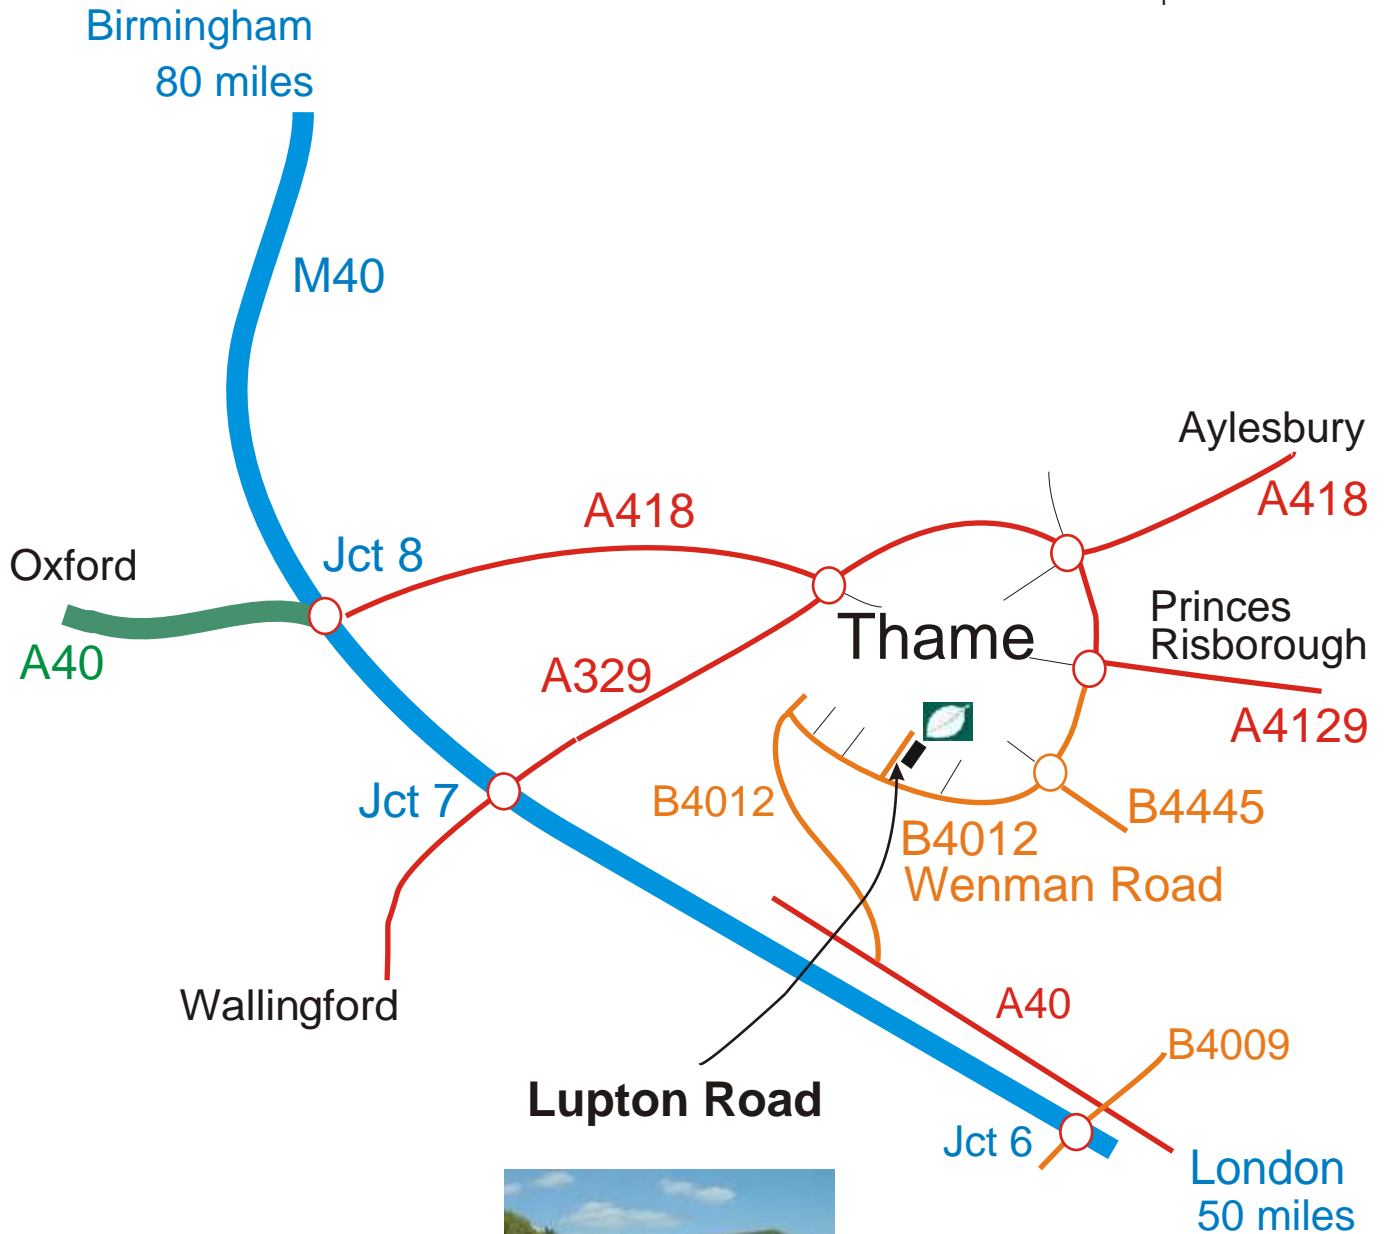

whiteleaf limited

Lupton Road
Thame, Oxon
OX9 3SE

tel. 01844 261199
fax. 01844 261711
www.whiteleaffurniture.co.uk

Nearest railway station: Haddenham and Thame Parkway 4 miles.
(On The Chiltern Line: London Marylebone to Birmingham)

London Heathrow Airport: 36 miles.
London Luton Airport: 37 miles.

Lupton Road is off Wenman Road (B4012)
Follow signs for Thame Industrial Estate.